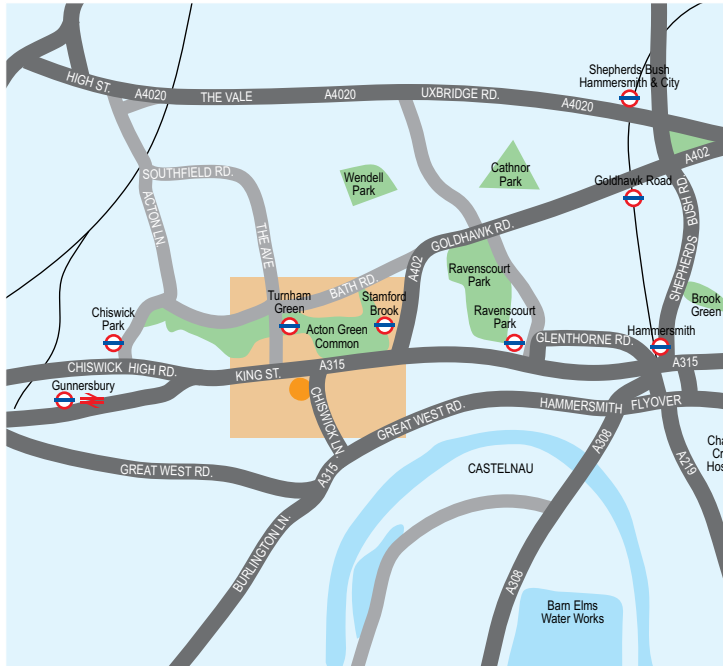

**From North London** – Take the A406 towards Ealing Common, continue forward on the A406 (signposted N. Circular, Chiswick, M4). At Gunnersbury Park, continue forward onto the A406 (signposted S.Circular, M4, Chiswick, Richmond). \*At Chiswick roundabout, take the 1st exit onto A315, turn right onto Cranbrook Road and you will see our clinic.

## BY RAIL

**From Turnham Green** (District Line), it is a 5 minutes walk - Turn left out of the station and walk towards Chiswick High Road (300m). Once you have reached the High Road turn left, and walk 200m. The clinic is opposite Sainsbury's Local.

**From Stamford Brook** (District Line) – it is a 10 minutes walk - Turn right outside the station, and head towards the high road (100m). Turn right and walk 600m. Or you can cross over outside the train station, to the other side of the road and wait for bus No: 237, and get off at the third stop.

Chiswick  
Clinic location & directions

93a Chiswick High Road  
London, W4 2EF